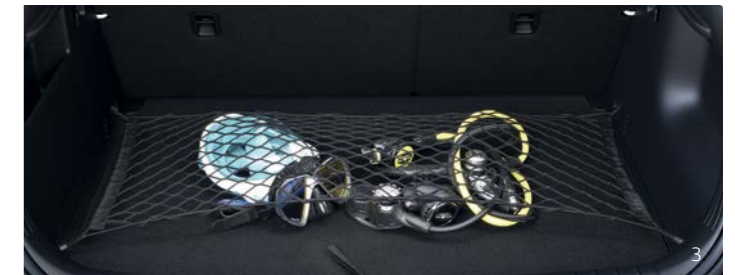

Important tow bar information

Only applicable for vehicles in combination with the towing package. The maximum towing capacity of your Niro depends upon its specification. Consult your Kia dealer for further information. All Kia Niro Genuine tow bars are corrosion-resistant, certified by ISO 9227NSS salt spray test, and complies with OE Car Loading Standard (CARLOS) Trailer Coupling (TC) and Bike Carrier (BC) requirements. Certified according to UNECE 55R.